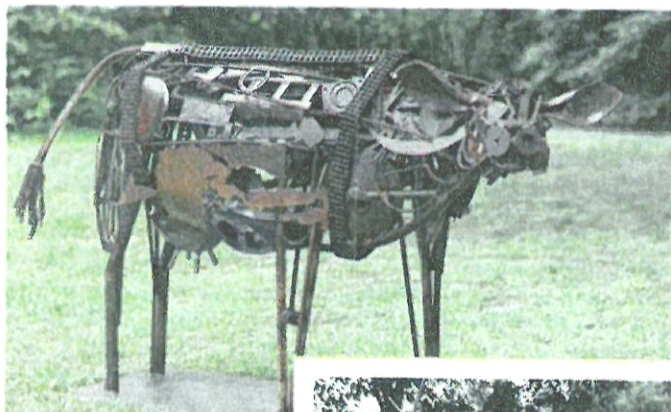

Photos by Scott Muthersbaugh / Times-News

Above, Sarah Palmer, 9, has her photo taken by her mother, Renee, on June 7 inside artist Mike Richardson's Blue Collar during the Willow Walk art festival in Willowbrook Park in Burlington. Left, the art piece "Appalachian Spring" by Charles Pilkey is shown. Below, "Cow" by Jonathan Bowling is shown. Bottom left, "SC Death Star Palm" by Mike Richardson will be displayed in Burlington. Bottom right, "Let's Fly A Kite" by Jordan Parah will be shown in City Park, Burlington.

ARTWORK

coming soon to your

TOWN

Willow walk sculptures will find new homes

Times-News

The biennial Willow Walk featured the work of more than 35 artists and 100 pieces of art, including several purchased by or gifted to local municipalities.